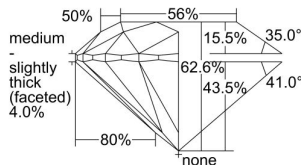

GIA®

FACSIMILE

GIA REPORT 1487880871

Verify this report at GIA.edu

GIA NATURAL DIAMOND DOSSIER®

March 21, 2024
GIA Report Number **1487880871**
Shape and Cutting Style ..... **Round Brilliant**
Measurements ..... **5.16 - 5.19 x 3.24 mm**

GRADING RESULTS

Carat Weight ..... **0.53 carat**
Color Grade ..... **E**
Clarity Grade **VVS1**
Cut Grade ..... **Excellent**

ADDITIONAL GRADING INFORMATION

Polish ..... **Excellent**
Symmetry ..... **Excellent**
Fluorescence ..... **Strong Blue**
Clarity Characteristics..... **Pinpoint, Surface Graining**
Inscription(s): **GIA 1487880871**

PROPORTIONS

Profile to actual proportions