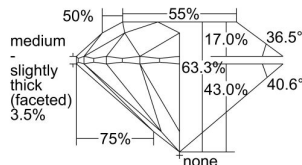

GIA®

FACSIMILE

GIA REPORT 1487696709

Verify this report at GIA.edu

GIA NATURAL DIAMOND DOSSIER®

March 01, 2024
GIA Report Number **1487696709**
Shape and Cutting Style ..... **Round Brilliant**
Measurements ..... **5.60 - 5.65 x 3.56 mm**

GRADING RESULTS

Carat Weight ..... **0.70 carat**
Color Grade ..... **H**
Clarity Grade **VVS2**
Cut Grade ..... **Excellent**

ADDITIONAL GRADING INFORMATION

Polish ..... **Excellent**
Symmetry ..... **Excellent**
Fluorescence ..... **None**
Clarity Characteristics..... **Needle, Pinpoint, Indented Natural**
Inscription(s): **GIA 1487696709**

PROPORTIONS

Profile to actual proportions

GRADING SCALES

GIA COLOR SCALE	GIA CLARITY SCALE	GIA CUT SCALE	
D	FLAWLESS	EXCELLENT	
E	INTERNALLY FLAWLESS		
F		VVS₁	VERY GOOD
G	VVS₂		
H	VS₁	GOOD	
I	VS₂		
J	SI₁	FAIR	
K	SI₂		
L	I₁	POOR	
M	I₂		
N	I₃		
O			
P			
Q			
R			
S			
T			
U			
V			
W			
X			
Y			
Z