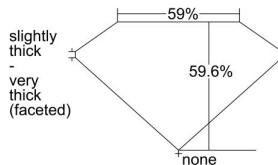

GIA®

FACSIMILE

GIA REPORT 1487457056

Verify this report at [gia.edu](https://www.gia.edu)

GIA NATURAL DIAMOND DOSSIER®

January 31, 2024
GIA Report Number 1487457056
Shape and Cutting Style ..... Heart Brilliant
Measurements ..... 5.50 x 6.38 x 3.80 mm

GRADING RESULTS

Carat Weight ..... 0.79 carat
Color Grade L
Clarity Grade VS1

ADDITIONAL GRADING INFORMATION

Polish ..... Very Good
Symmetry ..... Very Good
Fluorescence ..... Faint
Clarity Characteristics ..... Crystal, Pinpoint
Inscription(s): GIA 1487457056

PROPORTIONS

Profile not to actual proportions

GRADING SCALES

GIA COLOR SCALE		GIA CLARITY SCALE		
COLORLESS	D	VERY VERY SLIGHTLY INCLUDED	FLAWLESS	
	E		INTERNALLY FLAWLESS	
	F		VVS₁	
	G		VVS₂	
	NEAR COLORLESS	H	VERY SLIGHTLY INCLUDED	VS₁
		I		VS₂
		J	SLIGHTLY INCLUDED	SI₁
		K		SI₂
	L	I₁		
	FAINT	M	INCLUDED	I₂
N		I₃		
O		NOT GRADED		
P				
Q				
R				
LIGHT	S			
	T			
	U			
	V			
	W			
	X			
Y				
Z