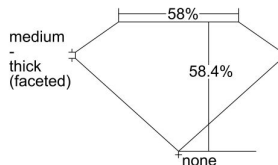

GIA®

FACSIMILE

GIA REPORT 1487374598

Verify this report at GIA.edu

GIA NATURAL DIAMOND DOSSIER®

January 18, 2024
GIA Report Number 1487374598
Shape and Cutting Style ..... Heart Brilliant
Measurements ..... 4.48 x 5.26 x 3.07 mm

GRADING RESULTS

Carat Weight ..... 0.43 carat
Color Grade ..... F
Clarity Grade VVS2

ADDITIONAL GRADING INFORMATION

Polish ..... Excellent
Symmetry ..... Very Good
Fluorescence ..... Medium Blue
Clarity Characteristics ..... Feather, Pinpoint
Inscription(s): GIA 1487374598

PROPORTIONS

Profile not to actual proportions

GRADING SCALES

GIA COLOR SCALE		GIA CLARITY SCALE			
COLORLESS	D	VERY VERY SLIGHTLY INCLUDED	FLAWLESS		
	E		INTERNALLY FLAWLESS		
	F	VERY SLIGHTLY INCLUDED	VVS₁		
	G		VVS₂		
	H		VS₁		
	NEAR COLORLESS	I	SLIGHTLY INCLUDED	VS₂	
		J		SI₁	
		FAINT	K	INCLUDED	SI₂
			L		I₁
			M		I₂
VERT LIGHT			N	LIGHT	I₃
	O				
	P				
	Q				
LIGHT	R				
	S				
	T				
	U				
	V				
	Z