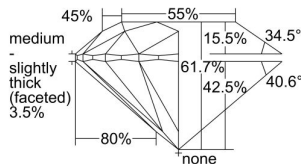

GIA®

FACSIMILE

GIA REPORT 1487333936

Verify this report at GIA.edu

GIA NATURAL DIAMOND DOSSIER®

January 17, 2024
GIA Report Number **1487333936**
Shape and Cutting Style ..... **Round Brilliant**
Measurements ..... **4.92 - 4.94 x 3.04 mm**

GRADING RESULTS

Carat Weight ..... **0.45 carat**
Color Grade ..... **F**
Clarity Grade **VS2**
Cut Grade ..... **Excellent**

ADDITIONAL GRADING INFORMATION

Polish ..... **Excellent**
Symmetry ..... **Excellent**
Fluorescence ..... **None**
Clarity Characteristics ..... **Feather, Cloud**
Inscription(s): **GIA 1487333936**

PROPORTIONS

Profile to actual proportions