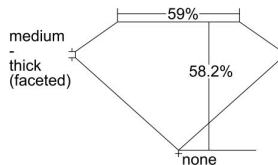

GIA®

FACSIMILE

GIA REPORT 1485950538

Verify this report at gia.edu

GIA NATURAL DIAMOND DOSSIER®

March 29, 2024
GIA Report Number 1485950538
Shape and Cutting Style ..... Heart Brilliant
Measurements ..... 4.08 x 4.67 x 2.72 mm

GRADING RESULTS

Carat Weight ..... 0.31 carat
Color Grade ..... G
Clarity Grade ..... Internally Flawless

ADDITIONAL GRADING INFORMATION

Polish ..... Excellent
Symmetry ..... Excellent
Fluorescence ..... Faint
Clarity Characteristics ..... Minor Details of Polish
Inscription(s): GIA 1485950538

PROPORTIONS

Profile not to actual proportions

GRADING SCALES

GIA COLOR SCALE		GIA CLARITY SCALE			
COLORLESS	D	VERY VERY SLIGHTLY INCLUDED	FLAWLESS		
	E		INTERNALLY FLAWLESS		
	F	VERY SLIGHTLY INCLUDED	VVS₁		
	G		VVS₂		
	H		VS₁		
	NEAR COLORLESS	I	SLIGHTLY INCLUDED	VS₂	
		J		SI₁	
		FAINT	K	INCLUDED	SI₂
			L		I₁
			M		I₂
VERT LIGHT	N	LIGHT	I₃		
	O				
	P				
	Q				
	R