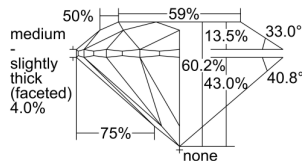

GIA®

FACSIMILE

GIA REPORT

1485934034

Verify this report at GIA.edu

GIA NATURAL DIAMOND DOSSIER®

March 28, 2024
GIA Report Number **1485934034**
Shape and Cutting Style ..... **Round Brilliant**
Measurements ..... **5.13 - 5.16 x 3.10 mm**

GRADING RESULTS

Carat Weight ..... **0.50 carat**
Color Grade ..... **H**
Clarity Grade **VS1**
Cut Grade ..... **Excellent**

ADDITIONAL GRADING INFORMATION

Polish ..... **Excellent**
Symmetry ..... **Excellent**
Fluorescence ..... **Faint**
Clarity Characteristics..... **Crystal, Cloud, Knot, Needle**
Inscription(s): **GIA 1485934034**

PROPORTIONS

Profile to actual proportions

GRADING SCALES

GIA COLOR SCALE

COLORESS	D
	E
	F
	G
	H
	I
	J
NEAR COLORESS	K
	L
FAINST	M
	N
	O
	P
	Q
VERY LIGHT	R
	S
	T
	U
	V
	W
	X
	Y
LIGHT	Z

GIA CLARITY SCALE

VERY VERY SLIGHTLY INCLUDED	FLAWLESS
	INTERNALLY FLAWLESS
VERY SLIGHTLY INCLUDED	VVS₁
	VVS₂
SLIGHTLY INCLUDED	VS₁
	VS₂
INCLUDED	SI₁
	SI₂
	I₁
	I₂
	I₃

GIA CUT SCALE

EXCELLENT	
VERY GOOD	
GOOD	
FAIR	
POOR