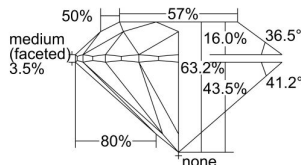

GIA®

FACSIMILE

GIA REPORT 1485879415

Verify this report at GIA.edu

GIA NATURAL DIAMOND DOSSIER®

March 21, 2024
GIA Report Number 1485879415
Shape and Cutting Style ..... Round Brilliant
Measurements ..... 4.78 - 4.81 x 3.03 mm

GRADING RESULTS

Carat Weight ..... 0.43 carat
Color Grade ..... G
Clarity Grade VVS1
Cut Grade ..... Excellent

ADDITIONAL GRADING INFORMATION

Polish ..... Excellent
Symmetry ..... Excellent
Fluorescence ..... Faint
Clarity Characteristics ..... Cloud, Pinpoint
Inscription(s): GIA 1485879415

PROPORTIONS

Profile to actual proportions

GRADING SCALES

GIA COLOR SCALE

COLORESS	D
	E
	F
	G
	H
	I
	J
NEAR COLORESS	K
	L
FAIN	M
	N
	O
	P
	Q
VERY LIGHT	R
	S
	T
	U
	V
	W
	X
	Y
LIGHT	Z

GIA CLARITY SCALE

	FLAWLESS
	INTERNALLY FLAWLESS
VERY VERY SLIGHTLY INCLUDED	VVS₁
	VVS₂
VERY SLIGHTLY INCLUDED	VS₁
	VS₂
SLIGHTLY INCLUDED	SI₁
	SI₂
	I₁
	I₂
INCLUDED	I₃

GIA CUT SCALE

	EXCELLENT
	VERY GOOD
	GOOD
	FAIR
	POOR