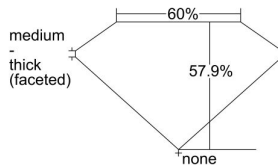

GIA®

FACSIMILE

GIA REPORT 1485876766

Verify this report at GIA.edu

GIA NATURAL DIAMOND DOSSIER®

March 20, 2024
GIA Report Number 1485876766
Shape and Cutting Style ..... Heart Brilliant
Measurements ..... 4.36 x 5.13 x 2.97 mm

GRADING RESULTS

Carat Weight ..... 0.40 carat
Color Grade ..... D
Clarity Grade VVS1

ADDITIONAL GRADING INFORMATION

Polish ..... Excellent
Symmetry ..... Very Good
Fluorescence ..... None
Clarity Characteristics..... Needle, Pinpoint, Surface Graining
Inspection(s): GIA 1485876766

PROPORTIONS

Profile not to actual proportions

GRADING SCALES

GIA COLOR SCALE		GIA CLARITY SCALE			
COLORLESS	D	VERY VERY SLIGHTLY INCLUDED	FLAWLESS		
	E		INTERNALLY FLAWLESS		
	F	VERY SLIGHTLY INCLUDED	VVS₁		
	G		VVS₂		
	H		VS₁		
	NEAR COLORLESS	I	SLIGHTLY INCLUDED	VS₂	
		J		SI₁	
		FAINT	K	INCLUDED	SI₂
			L		I₁
			M		I₂
VERT LIGHT	N	LIGHT	I₃		
	O				
	P				
	Q				
	R