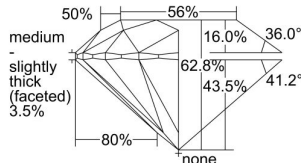

GIA®

FACSIMILE

GIA REPORT 1485826179

Verify this report at GIA.edu

GIA NATURAL DIAMOND DOSSIER®

March 14, 2024
GIA Report Number 1485826179
Shape and Cutting Style ..... Round Brilliant
Measurements ..... 5.46 - 5.49 x 3.44 mm

GRADING RESULTS

Carat Weight ..... 0.63 carat
Color Grade ..... D
Clarity Grade S11
Cut Grade ..... Excellent

ADDITIONAL GRADING INFORMATION

Polish ..... Excellent
Symmetry ..... Excellent
Fluorescence ..... Medium Blue
Clarity Characteristics ..... Feather, Cloud
Inscription(s): GIA 1485826179

PROPORTIONS

Profile to actual proportions