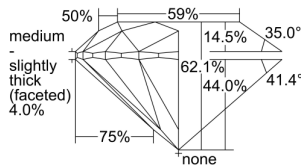

GIA®

FACSIMILE

GIA REPORT 1485823381

Verify this report at GIA.edu

GIA NATURAL DIAMOND DOSSIER®

March 15, 2024
GIA Report Number 1485823381
Shape and Cutting Style ..... Round Brilliant
Measurements ..... 5.84 - 5.88 x 3.64 mm

GRADING RESULTS

Carat Weight ..... 0.77 carat
Color Grade ..... D
Clarity Grade ..... Internally Flawless
Cut Grade ..... Excellent

ADDITIONAL GRADING INFORMATION

Polish ..... Excellent
Symmetry ..... Excellent
Fluorescence ..... Medium Blue
Clarity Characteristics..... Minor Details of Polish
Inspection(s): GIA 1485823381

PROPORTIONS

Profile to actual proportions

GRADING SCALES

GIA COLOR SCALE	GIA CLARITY SCALE	GIA CUT SCALE	
D	FLAWLESS	EXCELLENT	
E	INTERNALLY FLAWLESS		
F		VVS₁	VERY GOOD
G	VVS₂		
H	VS₁	GOOD	
I	VS₂		
J	SI₁	FAIR	
K	SI₂		
L	I₁	POOR	
M	I₂		
N	I₃		
O			
P			
Q			
R			
S			
T			
U			
V			
W			
X			
Y			
Z