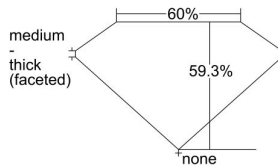

GIA®

FACSIMILE

GIA REPORT 1485802227

Verify this report at GIA.edu

GIA NATURAL DIAMOND DOSSIER®

March 13, 2024
GIA Report Number 1485802227
Shape and Cutting Style ..... Heart Brilliant
Measurements ..... 4.43 x 5.15 x 3.05 mm

GRADING RESULTS

Carat Weight ..... 0.40 carat
Color Grade ..... H
Clarity Grade VVS1

ADDITIONAL GRADING INFORMATION

Polish ..... Excellent
Symmetry ..... Excellent
Fluorescence ..... Faint
Clarity Characteristics ..... Pinpoint
Inscription(s): GIA 1485802227

PROPORTIONS

Profile not to actual proportions

GRADING SCALES

GIA COLOR SCALE		GIA CLARITY SCALE			
COLORLESS	D	VERY VERY SLIGHTLY INCLUDED	FLAWLESS		
	E		INTERNALLY FLAWLESS		
	F	VERY SLIGHTLY INCLUDED	VVS₁		
	G		VVS₂		
	H		VS₁		
	NEAR COLORLESS	I	SLIGHTLY INCLUDED	VS₂	
		J		SI₁	
		FAINT	K	INCLUDED	SI₂
			L		I₁
			M		I₂
VERT LIGHT	N	LIGHT	I₃		
	O				
	P				
	Q				
	R