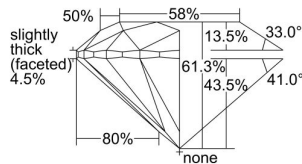

GIA®

FACSIMILE

GIA REPORT

1485782376

Verify this report at GIA.edu

GIA NATURAL DIAMOND DOSSIER®

March 12, 2024
GIA Report Number **1485782376**
Shape and Cutting Style ..... **Round Brilliant**
Measurements ..... **5.86 - 5.88 x 3.60 mm**

GRADING RESULTS

Carat Weight ..... **0.77 carat**
Color Grade ..... **F**
Clarity Grade **VS1**
Cut Grade ..... **Excellent**

ADDITIONAL GRADING INFORMATION

Polish ..... **Excellent**
Symmetry ..... **Excellent**
Fluorescence ..... **Faint**
Clarity Characteristics..... **Crystal, Cloud, Needle, Pinpoint**
Inscription(s): **GIA 1485782376**

PROPORTIONS

Profile to actual proportions

GRADING SCALES

GIA COLOR SCALE	GIA CLARITY SCALE	GIA CUT SCALE	
D	FLAWLESS	EXCELLENT	
E	INTERNALLY FLAWLESS		
F		VVS₁	VERY GOOD
G	VVS₂		
H	VS₁	GOOD	
I	VS₂		
J	SI₁	FAIR	
K	SI₂		
L	I₁	POOR	
M			
N			
O	I₂		
P			
Q			
R	I₃		
S			
T			
U			
V			
W			
X			
Y			
Z