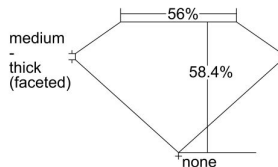

GIA®

FACSIMILE

GIA REPORT 1485769424

Verify this report at GIA.edu

GIA NATURAL DIAMOND DOSSIER®

March 07, 2024
GIA Report Number 1485769424
Shape and Cutting Style ..... Heart Brilliant
Measurements ..... 5.07 x 5.58 x 3.26 mm

GRADING RESULTS

Carat Weight ..... 0.52 carat
Color Grade I
Clarity Grade VVS2

ADDITIONAL GRADING INFORMATION

Polish ..... Excellent
Symmetry ..... Very Good
Fluorescence ..... Medium Blue
Clarity Characteristics. **Cloud, Pinpoint, Needle, Surface Graining**
Inscription(s): GIA 1485769424

PROPORTIONS

Profile not to actual proportions

GRADING SCALES

GIA COLOR SCALE		GIA CLARITY SCALE			
COLORLESS	D	VERY VERY SLIGHTLY INCLUDED	FLAWLESS		
	E		INTERNALLY FLAWLESS		
	F	VERY SLIGHTLY INCLUDED	VVS₁		
	G		VVS₂		
	H		VS₁		
	NEAR COLORLESS	I	SLIGHTLY INCLUDED	VS₂	
		J		SI₁	
		FAINT	K	INCLUDED	SI₂
			L		I₁
			M		I₂
VERT LIGHT	N	LIGHT	I₃		
	O				
	P				
	Q				
	R