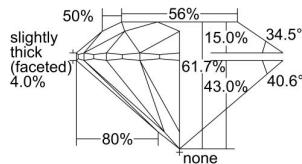

GIA®

FACSIMILE

GIA REPORT 1485768532

Verify this report at GIA.edu

GIA NATURAL DIAMOND DOSSIER®

March 08, 2024
GIA Report Number **1485768532**
Shape and Cutting Style ..... **Round Brilliant**
Measurements ..... **5.83 - 5.86 x 3.61 mm**

GRADING RESULTS

Carat Weight ..... **0.76 carat**
Color Grade ..... **F**
Clarity Grade **VS2**
Cut Grade ..... **Excellent**

ADDITIONAL GRADING INFORMATION

Polish ..... **Excellent**
Symmetry ..... **Excellent**
Fluorescence ..... **None**
Clarity Characteristics..... **Crystal, Feather**
Inscription(s): **GIA 1485768532**

PROPORTIONS

Profile to actual proportions

GRADING SCALES

GIA COLOR SCALE	GIA CLARITY SCALE	GIA CUT SCALE	
D	FLAWLESS	EXCELLENT	
E	INTERNALLY FLAWLESS		
F		VVS₁	VERY GOOD
G	VVS₂		
H	VS₁	GOOD	
I	VS₂		
J	SI₁	FAIR	
K	SI₂		
L	I₁	POOR	
M	I₂		
N	I₃		
O			
P			
Q			
R			
S			
T			
U			
V			
W			
X			
Y			
Z