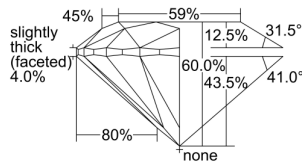

GIA®

FACSIMILE

GIA REPORT

1485763541

Verify this report at GIA.edu

GIA NATURAL DIAMOND DOSSIER®

March 08, 2024
GIA Report Number 1485763541
Shape and Cutting Style ..... Round Brilliant
Measurements ..... 4.40 - 4.43 x 2.65 mm

GRADING RESULTS

Carat Weight ..... 0.32 carat
Color Grade ..... F
Clarity Grade VS1
Cut Grade ..... Excellent

ADDITIONAL GRADING INFORMATION

Polish ..... Excellent
Symmetry ..... Excellent
Fluorescence ..... None
Clarity Characteristics..... Cloud, Needle, Pinpoint
Inscription(s): GIA 1485763541

PROPORTIONS

Profile to actual proportions

GRADING SCALES

GIA COLOR SCALE	GIA CLARITY SCALE	GIA CUT SCALE	
D	FLAWLESS	EXCELLENT	
E	INTERNALLY FLAWLESS		
F		VVS₁	VERY GOOD
G	VVS₂		
H	VS₁	GOOD	
I	VS₂		
J	SI₁	FAIR	
K	SI₂		
L	I₁	POOR	
M	I₂		
N	I₃		
O			
P			
Q			
R			
S			
T			
U			
V			
W			
X			
Y			
Z