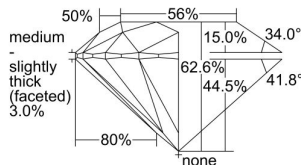

GIA®

FACSIMILE

GIA REPORT

1485761171

Verify this report at GIA.edu

GIA NATURAL DIAMOND DOSSIER®

March 19, 2024

GIA Report Number **1485761171**

Shape and Cutting Style ..... **Round Brilliant**

Measurements ..... **5.34 - 5.38 x 3.35 mm**

GRADING RESULTS

Carat Weight ..... **0.58 carat**

Color Grade ..... **G**

Clarity Grade **VS1**

Cut Grade ..... **Excellent**

ADDITIONAL GRADING INFORMATION

Polish ..... **Excellent**

Symmetry ..... **Excellent**

Fluorescence ..... **Faint**

Clarity Characteristics..... **Crystal, Cloud**

Inscription(s): **GIA 1485761171**

PROPORTIONS

Profile to actual proportions

GRADING SCALES

GIA
COLOR
SCALE

COLORESS	D
	E
	F
	G
	H
	I
	J
NEAR	K
COLORESS	L
	M
FAIN	N
	O
	P
	Q
VERY	R
LIGHT	S
	T
	U
	V
	W
	X
	Y
LIGHT	Z

GIA
CLARITY
SCALE

	FLAWLESS
	INTERNALLY FLAWLESS
VERY NEW	VVS₁
	VVS₂
VERY SLIGHTLY INCLUDED	VS₁
	VS₂
SLIGHTLY INCLUDED	SI₁
	SI₂
	I₁
	I₂
INCLUDED	I₃

GIA
CUT
SCALE

	EXCELLENT
	VERY GOOD
	GOOD
	FAIR
	POOR