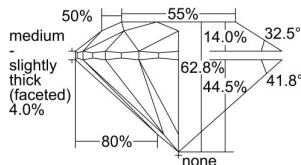

GIA®

FACSIMILE

GIA REPORT 1485737214

Verify this report at GIA.edu

GIA NATURAL DIAMOND DOSSIER®

March 06, 2024
GIA Report Number 1485737214
Shape and Cutting Style ..... Round Brilliant
Measurements ..... 5.04 - 5.08 x 3.18 mm

GRADING RESULTS

Carat Weight ..... 0.50 carat
Color Grade ..... E
Clarity Grade VS1
Cut Grade ..... Excellent

ADDITIONAL GRADING INFORMATION

Polish ..... Excellent
Symmetry ..... Very Good
Fluorescence ..... Medium Blue
Clarity Characteristics ..... Feather, Pinpoint
Inscription(s): GIA 1485737214

PROPORTIONS

Profile to actual proportions

GRADING SCALES

GIA COLOR SCALE

COLORED	D
	E
	F
	G
	H
	I
	J
NEAR COLORLESS	K
	L
Faint	M
	N
	O
	P
Very Light	Q
	R
	S
	T
	U
	V
	W
	X
	Y
Light	Z

GIA CLARITY SCALE

FLAWLESS	VERY VERY SLIGHTLY INCLUDED	VVS₁	
			VVS₂
INTERNALLY FLAWLESS	VERY SLIGHTLY INCLUDED	VS₁	
		VS₂	
SLIGHTLY INCLUDED	INCLUDED	SI₁	
		SI₂	
I₁	I₂	I₃	

GIA CUT SCALE

EXCELLENT	VERY GOOD	GOOD	FAIR	POOR