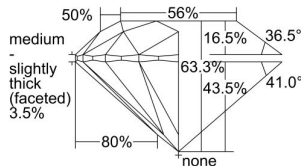

GIA®

FACSIMILE

GIA REPORT 1485681367

Verify this report at GIA.edu

GIA NATURAL DIAMOND DOSSIER®

February 28, 2024
GIA Report Number 1485681367
Shape and Cutting Style ..... Round Brilliant
Measurements ..... 5.10 - 5.14 x 3.24 mm

GRADING RESULTS

Carat Weight ..... 0.52 carat
Color Grade ..... F
Clarity Grade VS1
Cut Grade ..... Excellent

ADDITIONAL GRADING INFORMATION

Polish ..... Excellent
Symmetry ..... Excellent
Fluorescence ..... None
Clarity Characteristics..... Crystal, Feather, Cloud, Pinpoint
Inscription(s): GIA 1485681367

PROPORTIONS

Profile to actual proportions