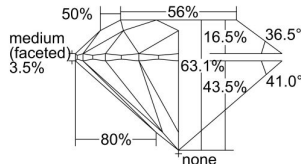

GIA®

FACSIMILE

GIA REPORT 1485598448

Verify this report at GIA.edu

GIA NATURAL DIAMOND DOSSIER®

February 19, 2024
GIA Report Number 1485598448
Shape and Cutting Style ..... Round Brilliant
Measurements ..... 4.41 - 4.43 x 2.79 mm

GRADING RESULTS

Carat Weight ..... 0.33 carat
Color Grade I
Clarity Grade S11
Cut Grade ..... Excellent

ADDITIONAL GRADING INFORMATION

Polish ..... Excellent
Symmetry ..... Excellent
Fluorescence ..... None
Clarity Characteristics ..... Crystal
Inscription(s): GIA 1485598448

PROPORTIONS

Profile to actual proportions

GRADING SCALES

GIA COLOR SCALE

COLORED	D
	E
	F
	G
	H
	I
	J
NEAR COLORLESS	K
	L
FAIN	M
	N
	O
	P
	R
	S
	T
	U
	V
	W
	X
	Y
LIGHT	Z

GIA CLARITY SCALE

FLAWLESS	INTERNAL FLAWLESS	
		EXCELLENT
VERY VERY SLIGHTLY INCLUDED	VVS₁	
	VVS₂	
VERY SLIGHTLY INCLUDED	VS₁	
	VS₂	
SLIGHTLY INCLUDED	S1₁	
	S1₂	
INCLUDED	I₁	
	I₂	
	I₃	
POOR		

GIA CUT SCALE

EXCELLENT
VERY GOOD
GOOD
FAIR
POOR