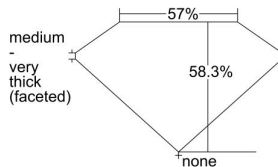

GIA®

FACSIMILE

GIA REPORT 1485577218

Verify this report at GIA.edu

GIA NATURAL DIAMOND DOSSIER®

February 15, 2024
GIA Report Number 1485577218
Shape and Cutting Style ..... Heart Brilliant
Measurements ..... 4.05 x 4.59 x 2.68 mm

GRADING RESULTS

Carat Weight ..... 0.30 carat
Color Grade ..... E
Clarity Grade VVS1

ADDITIONAL GRADING INFORMATION

Polish ..... Excellent
Symmetry ..... Very Good
Fluorescence ..... Medium Blue
Clarity Characteristics ..... Pinpoint
Inscription(s): GIA 1485577218

PROPORTIONS

Profile not to actual proportions

GRADING SCALES

GIA COLOR SCALE		GIA CLARITY SCALE			
COLORLESS	D	VERY VERY SLIGHTLY INCLUDED	FLAWLESS		
	E		INTERNALLY FLAWLESS		
	F	VERY SLIGHTLY INCLUDED	VVS₁		
	G		VVS₂		
	H		VS₁		
	NEAR COLORLESS	I	SLIGHTLY INCLUDED	VS₂	
		J		SI₁	
		FAINT	K	INCLUDED	SI₂
			L		I₁
			M		I₂
VERT LIGHT	N	LIGHT	I₃		
	O				
	P				
	Q				
	R