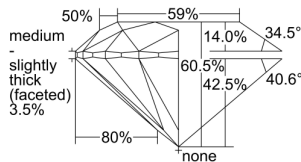

GIA®

FACSIMILE

GIA REPORT

1485438534

Verify this report at GIA.edu

GIA NATURAL DIAMOND DOSSIER®

January 30, 2024
GIA Report Number 1485438534
Shape and Cutting Style ..... Round Brilliant
Measurements ..... 4.79 - 4.80 x 2.91 mm

GRADING RESULTS

Carat Weight ..... 0.41 carat
Color Grade ..... D
Clarity Grade S11
Cut Grade ..... Excellent

ADDITIONAL GRADING INFORMATION

Polish ..... Very Good
Symmetry ..... Excellent
Fluorescence ..... None
Clarity Characteristics ..... Feather
Inscription(s): GIA 1485438534

PROPORTIONS

Profile to actual proportions

GRADING SCALES

GIA COLOR SCALE

COLORED	D
	E
	F
	G
	H
	I
	J
NEAR COLORLESS	K
	L
	M
	N
	O
	P
	R
	S
	T
	U
	V
	W
	X
	Y
LIGHT	Z

GIA CLARITY SCALE

FLAWLESS	VERY VERY SLIGHTLY INCLUDED	VVS₁	VVS₂	VS₁	VS₂	S1₁	S1₂	I₁	I₂	I₃	
											INTERNALLY FLAWLESS

GIA CUT SCALE

EXCELLENT
VERY GOOD
GOOD
FAIR
POOR