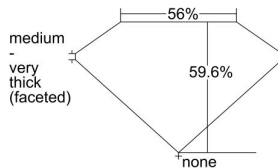

GIA®

FACSIMILE

GIA REPORT 1485276688

Verify this report at GIA.edu

GIA NATURAL DIAMOND DOSSIER®

January 03, 2024
GIA Report Number 1485276688
Shape and Cutting Style ..... Heart Brilliant
Measurements ..... 4.66 x 5.47 x 3.26 mm

GRADING RESULTS

Carat Weight ..... 0.50 carat
Color Grade ..... K
Clarity Grade VS2

ADDITIONAL GRADING INFORMATION

Polish ..... Excellent
Symmetry ..... Excellent
Fluorescence ..... Medium Blue
Clarity Characteristics ..... Cloud, Crystal
Inscription(s): GIA 1485276688

PROPORTIONS

Profile not to actual proportions

GRADING SCALES

GIA COLOR SCALE		GIA CLARITY SCALE			
COLORLESS	D	VERY VERY SLIGHTLY INCLUDED	FLAWLESS		
	E		INTERNALLY FLAWLESS		
	F	VERY SLIGHTLY INCLUDED	VVS₁		
	G		VVS₂		
	H		VS₁		
	NEAR COLORLESS	I	VERY SLIGHTLY INCLUDED	VS₂	
		J		SI₁	
		FAINT	K	SLIGHTLY INCLUDED	SI₂
			L		I₁
			M		I₂
VERT LIGHT	N	INCLUDED	I₃		
	O				
	P				
	Q				
	R				
LIGHT	S				
	T				
	U				
	V				
	Z