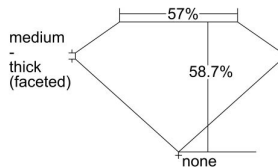

GIA®

FACSIMILE

GIA REPORT 1485193875

Verify this report at GIA.edu

GIA NATURAL DIAMOND DOSSIER®

December 19, 2023
GIA Report Number 1485193875
Shape and Cutting Style ..... Heart Brilliant
Measurements ..... 4.29 x 5.05 x 2.97 mm

GRADING RESULTS

Carat Weight ..... 0.38 carat
Color Grade ..... E
Clarity Grade VS2

ADDITIONAL GRADING INFORMATION

Polish ..... Very Good
Symmetry ..... Very Good
Fluorescence ..... Strong Blue
Clarity Characteristics ..... Crystal, Cloud, Feather
Inscription(s): GIA 1485193875

PROPORTIONS

Profile not to actual proportions

GRADING SCALES

GIA COLOR SCALE		GIA CLARITY SCALE			
COLORLESS	D	VERY VERY SLIGHTLY INCLUDED	FLAWLESS		
	E		INTERNALLY FLAWLESS		
	F	VERY SLIGHTLY INCLUDED	VVS₁		
	G		VVS₂		
	H		VS₁		
	NEAR COLORLESS	I	SLIGHTLY INCLUDED	VS₂	
		J		SI₁	
		FAINT	K	INCLUDED	SI₂
			L		I₁
			M		I₂
VERTICALLY LIGHT	N	LIGHT	I₃		
	O				
	P				
	Q				
	R