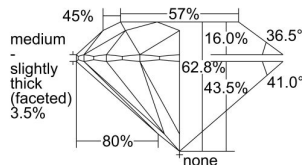

GIA®

FACSIMILE

GIA REPORT 1485172031

Verify this report at GIA.edu

GIA NATURAL DIAMOND DOSSIER®

December 15, 2023
GIA Report Number 1485172031
Shape and Cutting Style ..... Round Brilliant
Measurements ..... 4.79 - 4.81 x 3.02 mm

GRADING RESULTS

Carat Weight ..... 0.43 carat
Color Grade ..... F
Clarity Grade VS2
Cut Grade ..... Excellent

ADDITIONAL GRADING INFORMATION

Polish ..... Excellent
Symmetry ..... Excellent
Fluorescence ..... Medium Blue
Clarity Characteristics ..... Cloud, Crystal
Inscription(s): GIA 1485172031

PROPORTIONS

Profile to actual proportions