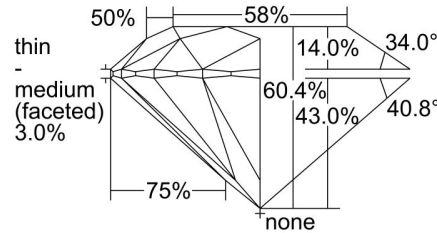

GIA NATURAL DIAMOND GRADING REPORT

January 16, 2024  
 GIA Report Number ..... 1485130786  
 Shape and Cutting Style ..... Round Brilliant  
 Measurements ..... 11.92 - 11.95 x 7.21 mm

GRADING RESULTS

Carat Weight ..... 6.23 carat  
 Color Grade ..... E  
 Clarity Grade ..... Flawless  
 Cut Grade ..... Excellent

ADDITIONAL GRADING INFORMATION

Polish ..... Excellent  
 Symmetry ..... Excellent  
 Fluorescence ..... Strong Blue  
 Inscription(s): GIA 1485130786

PROPORTIONS

Profile to actual proportions

CLARITY CHARACTERISTICS