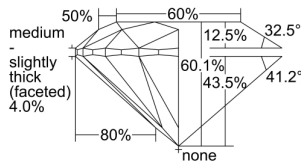

GIA®

FACSIMILE

GIA REPORT 1483874964

Verify this report at GIA.edu

GIA NATURAL DIAMOND DOSSIER®

March 20, 2024
GIA Report Number **1483874964**
Shape and Cutting Style ..... **Round Brilliant**
Measurements ..... **4.34 - 4.36 x 2.61 mm**

GRADING RESULTS

Carat Weight ..... **0.30 carat**
Color Grade ..... **F**
Clarity Grade **VS1**
Cut Grade ..... **Excellent**

ADDITIONAL GRADING INFORMATION

Polish ..... **Excellent**
Symmetry ..... **Excellent**
Fluorescence ..... **Faint**
Clarity Characteristics..... **Indented Natural, Pinpoint**
Inspection(s): **GIA 1483874964**

PROPORTIONS

Profile to actual proportions

GRADING SCALES

GIA COLOR SCALE	GIA CLARITY SCALE	GIA CUT SCALE	
D	FLAWLESS	EXCELLENT	
E	INTERNALLY FLAWLESS		
F		VVS₁	VERY GOOD
G	VVS₂		
H	VS₁	GOOD	
I	VS₂		
J	SI₁	FAIR	
K	SI₂		
L	I₁	POOR	
M			
N			
O	I₂		
P			
Q			
R	I₃		
S			
T			
U			
V			
W			
X			
Y			
Z