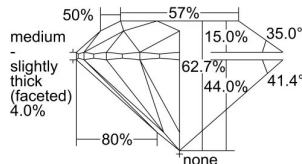

GIA®

FACSIMILE

GIA REPORT 1483763307

Verify this report at GIA.edu

GIA NATURAL DIAMOND DOSSIER®

March 08, 2024
GIA Report Number **1483763307**
Shape and Cutting Style ..... **Round Brilliant**
Measurements ..... **4.40 - 4.42 x 2.76 mm**

GRADING RESULTS

Carat Weight ..... **0.33 carat**
Color Grade ..... **E**
Clarity Grade **VS2**
Cut Grade ..... **Excellent**

ADDITIONAL GRADING INFORMATION

Polish ..... **Excellent**
Symmetry ..... **Excellent**
Fluorescence ..... **None**
Clarity Characteristics ..... **Crystal, Cloud**
Inscription(s): **GIA 1483763307**

PROPORTIONS

Profile to actual proportions

GRADING SCALES

GIA COLOR SCALE	GIA CLARITY SCALE	GIA CUT SCALE	
D	FLAWLESS	EXCELLENT	
E	INTERNALLY FLAWLESS		
F		VVS₁	VERY GOOD
G	VVS₂		
H	VS₁	GOOD	
I	VS₂		
J	SI₁	FAIR	
K	SI₂		
L	I₁	POOR	
M	I₂		
N	I₃		
O			
P			
Q			
R			
S			
T			
U			
V			
W			
X			
Y			
Z