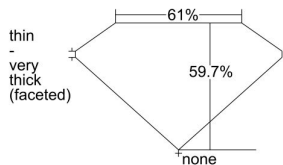

GIA®

FACSIMILE

GIA REPORT 1483697686

Verify this report at GIA.edu

GIA NATURAL DIAMOND DOSSIER®

March 01, 2024
GIA Report Number 1483697686
Shape and Cutting Style ..... Marquise Brilliant
Measurements ..... 7.53 x 3.38 x 2.02 mm

GRADING RESULTS

Carat Weight ..... 0.30 carat
Color Grade ..... E
Clarity Grade VS1

ADDITIONAL GRADING INFORMATION

Polish ..... Excellent
Symmetry ..... Very Good
Fluorescence ..... Faint
Clarity Characteristics ..... Cloud, Indented Natural
Inscription(s): GIA 1483697686

PROPORTIONS

Profile not to actual proportions

GRADING SCALES

GIA COLOR SCALE		GIA CLARITY SCALE			
COLORLESS	D	VERY VERY SLIGHTLY INCLUDED	FLAWLESS		
	E		INTERNALLY FLAWLESS		
	F	VERY SLIGHTLY INCLUDED	VVS₁		
	G		VVS₂		
	H		VS₁		
	NEAR COLORLESS	I	SLIGHTLY INCLUDED	VS₂	
		J		SI₁	
		FAINT	K	INCLUDED	SI₂
			L		I₁
			M		I₂
VERT LIGHT	N	INCLUDED	I₃		
	O				
	P				
	Q				
	R				
LIGHT	S				
	T				
	U				
	V				
	W				
X					
Y					
Z