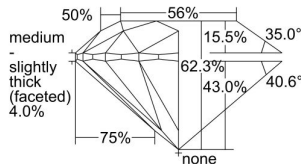

GIA®

FACSIMILE

GIA REPORT 1483562637

Verify this report at GIA.edu

GIA NATURAL DIAMOND DOSSIER®

February 15, 2024
GIA Report Number 1483562637
Shape and Cutting Style ..... Round Brilliant
Measurements ..... 5.17 - 5.21 x 3.23 mm

GRADING RESULTS

Carat Weight ..... 0.54 carat
Color Grade ..... E
Clarity Grade VVS1
Cut Grade ..... Excellent

ADDITIONAL GRADING INFORMATION

Polish ..... Excellent
Symmetry ..... Excellent
Fluorescence ..... Medium Blue
Clarity Characteristics..... Pinpoint, Feather, Indented Natural
Inscription(s): GIA 1483562637

PROPORTIONS

Profile to actual proportions

GRADING SCALES

GIA COLOR SCALE	GIA CLARITY SCALE	GIA CUT SCALE	
D	FLAWLESS	EXCELLENT	
E	INTERNALLY FLAWLESS		
F		VVS₁	VERY GOOD
G	VVS₂		
H	VS₁	GOOD	
I	VS₂		
J	SI₁	FAIR	
K	SI₂		
L	I₁	POOR	
M			
N	I₂		
O			
P	I₃		
Q			
R			
S			
T			
U			
V			
W			
X			
Y			
Z