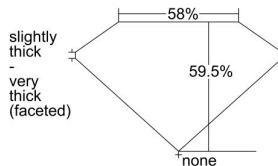

GIA®

FACSIMILE

GIA REPORT 1483529153

Verify this report at GIA.edu

GIA NATURAL DIAMOND DOSSIER®

February 09, 2024
GIA Report Number 1483529153
Shape and Cutting Style ..... Heart Brilliant
Measurements ..... 4.96 x 5.82 x 3.47 mm

GRADING RESULTS

Carat Weight ..... 0.61 carat
Color Grade ..... D
Clarity Grade VVS1

ADDITIONAL GRADING INFORMATION

Polish ..... Excellent
Symmetry ..... Excellent
Fluorescence ..... None
Clarity Characteristics ..... Feather
Inscription(s): GIA 1483529153

PROPORTIONS

Profile not to actual proportions

GRADING SCALES

GIA COLOR SCALE		GIA CLARITY SCALE			
COLORLESS	D	VERY VERY SLIGHTLY INCLUDED	FLAWLESS		
	E		INTERNALLY FLAWLESS		
	F	VERY SLIGHTLY INCLUDED	VVS₁		
	G		VVS₂		
	H		VS₁		
	NEAR COLORLESS	I	SLIGHTLY INCLUDED	VS₂	
		J		SI₁	
		FAINT	K	INCLUDED	SI₂
			L		I₁
			M		I₂
VERT LIGHT	N	LIGHT	I₃		
	O				
	P				
	Q				
	R