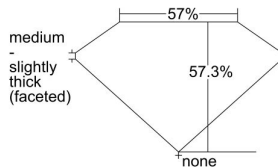

GIA®

FACSIMILE

GIA REPORT 1483324191

Verify this report at GIA.edu

GIA NATURAL DIAMOND DOSSIER®

January 09, 2024
GIA Report Number 1483324191
Shape and Cutting Style ..... Heart Brilliant
Measurements ..... 5.38 x 6.32 x 3.62 mm

GRADING RESULTS

Carat Weight ..... 0.73 carat
Color Grade ..... J
Clarity Grade VVS1

ADDITIONAL GRADING INFORMATION

Polish ..... Excellent
Symmetry ..... Excellent
Fluorescence ..... None
Clarity Characteristics ..... Feather
Inscription(s): GIA 1483324191

PROPORTIONS

Profile not to actual proportions

GRADING SCALES

GIA COLOR SCALE		GIA CLARITY SCALE			
COLORLESS	D	VERY VERY SLIGHTLY INCLUDED	FLAWLESS		
	E		INTERNALLY FLAWLESS		
	F	VERY SLIGHTLY INCLUDED	VVS₁		
	G		VVS₂		
	H		VS₁		
	NEAR COLORLESS	I	SLIGHTLY INCLUDED	VS₂	
		J		SI₁	
		FAINT	K	INCLUDED	SI₂
			L		I₁
			M		I₂
VERT LIGHT	N	LIGHT	I₃		
	O				
	P				
	Q				
	R