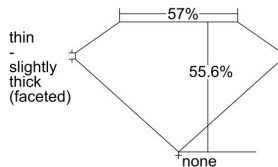

GIA®

FACSIMILE

GIA REPORT 1478236111

Verify this report at GIA.edu

GIA NATURAL DIAMOND DOSSIER®

August 02, 2023
GIA Report Number 1478236111
Shape and Cutting Style ..... Heart Brilliant
Measurements ..... 4.67 x 5.16 x 2.87 mm

GRADING RESULTS

Carat Weight ..... 0.39 carat
Color Grade ..... D
Clarity Grade SI1

ADDITIONAL GRADING INFORMATION

Polish ..... Excellent
Symmetry ..... Good
Fluorescence ..... None
Clarity Characteristics ..... Crystal
Inscription(s): GIA 1478236111

PROPORTIONS

Profile not to actual proportions

GRADING SCALES

GIA COLOR SCALE		GIA CLARITY SCALE	
NEAR COLORLESS	D	VERY VERY SLIGHTLY INCLUDED	FLAWLESS
	E		INTERNALLY FLAWLESS
	F		VVS₁
	G		VVS₂
	H		VS₁
	I		VS₂
	J		SI₁
	K		SI₂
	L		I₁
	M		I₂
FAINT	N	SLIGHTLY INCLUDED	I₃
	O		
	P		
	Q		
VERY LIGHT	R	INCLUDED	
	S		
	T		
	U		
	V		
	W		
	X		
	Y		
LIGHT	Z