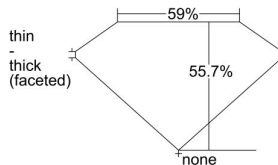

GIA®

FACSIMILE

GIA REPORT 1473598548

Verify this report at GIA.edu

GIA NATURAL DIAMOND DOSSIER®

September 15, 2023
GIA Report Number 1473598548
Shape and Cutting Style ..... Heart Brilliant
Measurements ..... 4.58 x 5.27 x 2.93 mm

GRADING RESULTS

Carat Weight ..... 0.41 carat
Color Grade ..... D
Clarity Grade ..... Internally Flawless

ADDITIONAL GRADING INFORMATION

Polish ..... Very Good
Symmetry ..... Very Good
Fluorescence ..... None
Clarity Characteristics ..... Minor Details of Polish
Inscription(s): GIA 1473598548

PROPORTIONS

Profile not to actual proportions

GRADING SCALES

GIA COLOR SCALE		GIA CLARITY SCALE			
COLORLESS	D	VERY VERY SLIGHTLY INCLUDED	FLAWLESS		
	E		INTERNALLY FLAWLESS		
	F	VERY SLIGHTLY INCLUDED	VVS₁		
	G		VVS₂		
	H		VS₁		
	NEAR COLORLESS	I	SLIGHTLY INCLUDED	VS₂	
		J		SI₁	
		FAINT	K	INCLUDED	SI₂
			L		I₁
			M		I₂
VERT LIGHT	N	LIGHT	I₃		
	O				
	P				
	Q				
	R