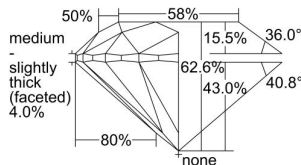

GIA®

FACSIMILE

GIA REPORT

1469656714

Verify this report at GIA.edu

GIA NATURAL DIAMOND DOSSIER®

May 22, 2023
GIA Report Number 1469656714
Shape and Cutting Style ..... Round Brilliant
Measurements ..... 5.86 - 5.91 x 3.69 mm

GRADING RESULTS

Carat Weight ..... 0.80 carat
Color Grade ..... F
Clarity Grade VVS1
Cut Grade ..... Excellent

ADDITIONAL GRADING INFORMATION

Polish ..... Excellent
Symmetry ..... Excellent
Fluorescence ..... Strong Blue
Clarity Characteristics..... Pinpoint, Feather, Surface Graining
Inscription(s): GIA 1469656714

PROPORTIONS

Profile to actual proportions

GRADING SCALES

GIA COLOR SCALE

COLORLESS	D
	E
	F
	G
	H
	I
	J
NEAR COLORLESS	K
	L
Faint	M
	N
	O
	P
	Q
	R
	S
	T
	U
	V
	W
	X
	Y
Light	Z

GIA CLARITY SCALE

FLAWLESS	INTERNAL FLAWLESS	VERY VERY SLIGHTLY INCLUDED	VERY SLIGHTLY INCLUDED	SLIGHTLY INCLUDED	INCLUDED	FLAWLESS
						VVS₁
VVS₂	VS₁	VS₂	SI₁	SI₂	I₁	EXCELLENT
I₂	I₃					VERY GOOD
						GOOD
						FAIR
						POOR

GIA CUT SCALE

EXCELLENT
VERY GOOD
GOOD
FAIR
POOR