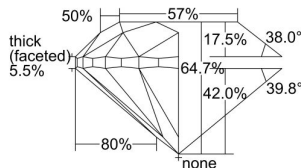

GIA®

FACSIMILE

GIA REPORT 1468539976

Verify this report at GIA.edu

GIA NATURAL DIAMOND DOSSIER®

May 09, 2023
GIA Report Number 1468539976
Shape and Cutting Style ..... Round Brilliant
Measurements ..... 5.70 - 5.79 x 3.72 mm

GRADING RESULTS

Carat Weight ..... 0.80 carat
Color Grade L
Clarity Grade S11
Cut Grade ..... Very Good

ADDITIONAL GRADING INFORMATION

Polish ..... Excellent
Symmetry ..... Very Good
Fluorescence ..... Faint
Clarity Characteristics..... Crystal, Feather
Inscription(s): GIA 1468539976

PROPORTIONS

Profile to actual proportions

GRADING SCALES

GIA COLOR SCALE	GIA CLARITY SCALE	GIA CUT SCALE
Colorless	Flawless	Excellent
Near Colorless	Internally Flawless	
Faint	VVS₁	Very Good
Very Light	VVS₂	
Light	VS₁	Good
	VS₂	
	S1₁	Fair
	S1₂	
	I₁	Poor
	I₂	
	I₃