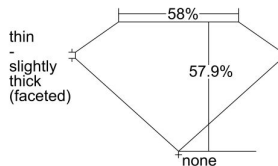

GIA®

FACSIMILE

GIA REPORT 1463966194

Verify this report at GIA.edu

GIA NATURAL DIAMOND DOSSIER®

June 29, 2023
GIA Report Number 1463966194
Shape and Cutting Style ..... Heart Brilliant
Measurements ..... 4.63 x 5.22 x 3.03 mm

GRADING RESULTS

Carat Weight ..... 0.41 carat
Color Grade ..... H
Clarity Grade VS2

ADDITIONAL GRADING INFORMATION

Polish ..... Excellent
Symmetry ..... Very Good
Fluorescence ..... Strong Blue
Clarity Characteristics..... Crystal, Cloud
Inscription(s): GIA 1463966194

PROPORTIONS

Profile not to actual proportions

GRADING SCALES

GIA COLOR SCALE		GIA CLARITY SCALE			
COLORLESS	D	VERY VERY SLIGHTLY INCLUDED	FLAWLESS		
	E		INTERNALLY FLAWLESS		
	F		VVS₁		
	G		VVS₂		
	NEAR COLORLESS	H	VERY SLIGHTLY INCLUDED	VS₁	
		I		VS₂	
		FAINT	J	SLIGHTLY INCLUDED	S₁
			K		S₂
	L		I₁		
	M		I₂		
N	I₃				
O					
VERT LIGHT	P	INCLUDED			
	Q				
	R				
	S				
	T				
	U				
	LIGHT		V		
W					
X					
Y					
	Z