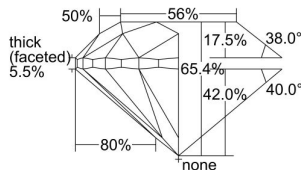

GIA®

FACSIMILE

GIA REPORT 1448709803

Verify this report at GIA.edu

GIA NATURAL DIAMOND DOSSIER®

September 19, 2022
GIA Report Number **1448709803**
Shape and Cutting Style ..... **Round Brilliant**
Measurements ..... **5.16 - 5.24 x 3.40 mm**

GRADING RESULTS

Carat Weight ..... **0.60 carat**
Color Grade ..... **I**
Clarity Grade **VS1**
Cut Grade ..... **Very Good**

ADDITIONAL GRADING INFORMATION

Polish ..... **Excellent**
Symmetry ..... **Very Good**
Fluorescence ..... **Medium Blue**
Clarity Characteristics..... **Cloud, Crystal, Pinpoint**
Inscription(s): **GIA 1448709803**

PROPORTIONS

Profile to actual proportions

GRADING SCALES

GIA COLOR SCALE

COLORLESS	D
	E
	F
	G
	H
	I
	J
NEAR COLORLESS	K
	L
Faint	M
	N
	O
	P
	R
	S
	T
	U
	V
	W
	X
	Y
Light	Z

GIA CLARITY SCALE

FLAWLESS	VERY VERY SLIGHTLY INCLUDED	VVS₁	
			VVS₂
INTERNALLY FLAWLESS	VERY SLIGHTLY INCLUDED	VS₁	
		VS₂	
SLIGHTLY INCLUDED	INCLUDED	I₁	
		I₂	
		I₃	

GIA CUT SCALE

EXCELLENT
VERY GOOD
GOOD
FAIR
POOR