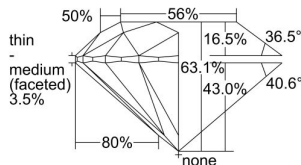

GIA®

FACSIMILE

GIA REPORT 1448030256

Verify this report at GIA.edu

GIA NATURAL DIAMOND DOSSIER®

July 15, 2022
GIA Report Number 1448030256
Shape and Cutting Style ..... Round Brilliant
Measurements ..... 5.71 - 5.75 x 3.61 mm

GRADING RESULTS

Carat Weight ..... 0.73 carat
Color Grade ..... K
Clarity Grade S11
Cut Grade ..... Excellent

ADDITIONAL GRADING INFORMATION

Polish ..... Excellent
Symmetry ..... Excellent
Fluorescence ..... None
Clarity Characteristics..... Cloud, Crystal, Feather
Inscription(s): GIA 1448030256

PROPORTIONS

Profile to actual proportions

GRADING SCALES

GIA COLOR SCALE	GIA CLARITY SCALE	GIA CUT SCALE	
COLOREDNESS D	FLAWLESS	EXCELLENT	
E	INTERNALLY FLAWLESS		
F		VVS₁	VERY GOOD
G	VVS₂		
H	VS₁	GOOD	
I	VS₂		
J	S1₁	FAIR	
K	S1₂		
L	I₁	POOR	
M	I₂		
N	I₃		
O			
P			
Q			
R			
S			
T			
U			
V			
W			
X			
Y			
Z