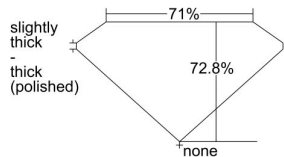

GIA®

FACSIMILE

GIA REPORT 1443570691

Verify this report at GIA.edu

GIA NATURAL DIAMOND DOSSIER®

September 05, 2022
GIA Report Number 1443570691
Shape and Cutting Style ..... Square Modified Brilliant
Measurements ..... 5.29 x 5.19 x 3.78 mm

GRADING RESULTS

Carat Weight ..... 0.91 carat
Color Grade ..... H
Clarity Grade SI1

ADDITIONAL GRADING INFORMATION

Polish ..... Excellent
Symmetry ..... Very Good
Fluorescence ..... None
Clarity Characteristics ..... Crystal
Inscription(s): GIA 1443570691

PROPORTIONS

Profile not to actual proportions

GRADING SCALES

GIA COLOR SCALE		GIA CLARITY SCALE			
COLORLESS	D	VERY VERY SLIGHTLY INCLUDED	FLAWLESS		
	E		INTERNALLY FLAWLESS		
	F		VVS₁		
	NEAR COLORLESS	G	VERY SLIGHTLY INCLUDED	VVS₂	
		H		VS₁	
		FAINT	I	SLIGHTLY INCLUDED	VS₂
			J		SI₁
			K		SI₂
	LIGHT	L	INCLUDED	I₁	
		M		I₂	
N		I₃			
O					
P					
Q					
R					
S					
T					
U					
V					
W					
X					
Y					
Z